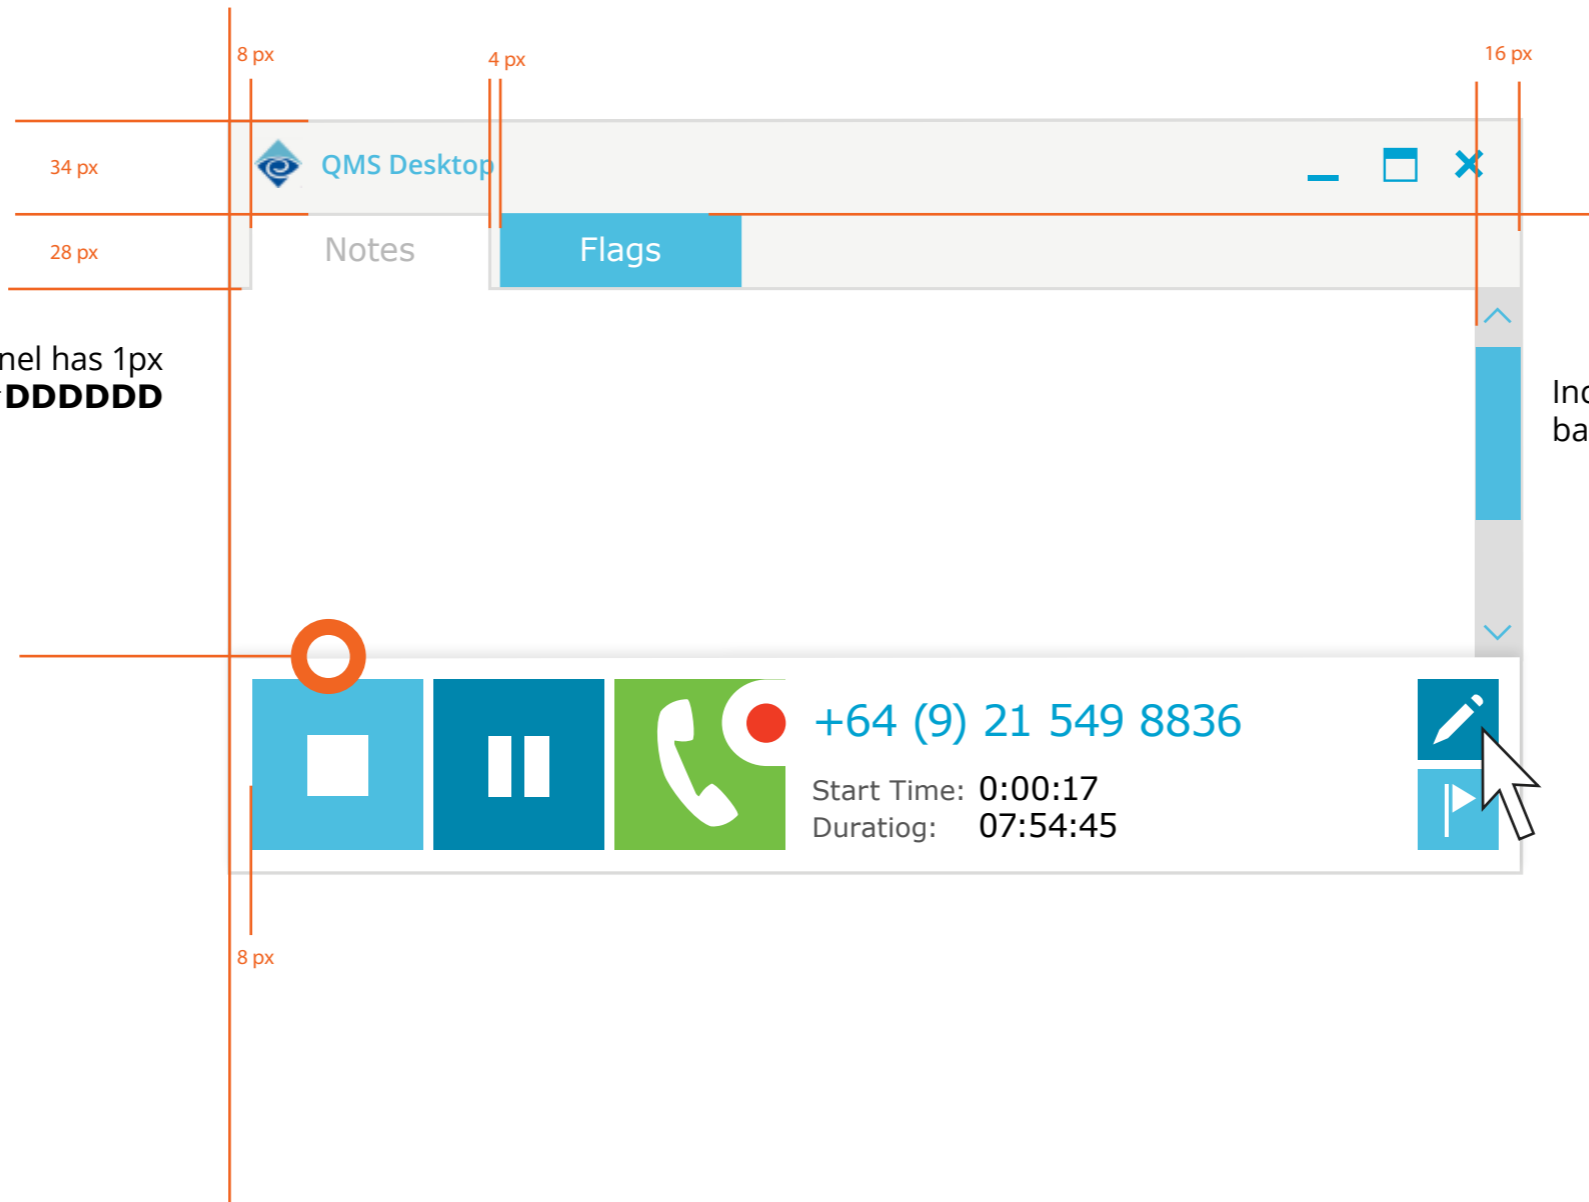

Notes Button displayed in Selected state

*If the Flags button is clicked now (i.e. **Once**), the Flags Tab content will be displayed instead of the Notes Panel.*

*If **Flags Tab** is clicked, **Flags Content** will be displayed*

Scroll bar is displayed if there is content overflow

Flags button is displayed in Selected state

*If the **Flags button** is clicked now (i.e. **twice**), the Notes and Flags Tabbed panel will be collapsed to the Minimal Application Bar view.*