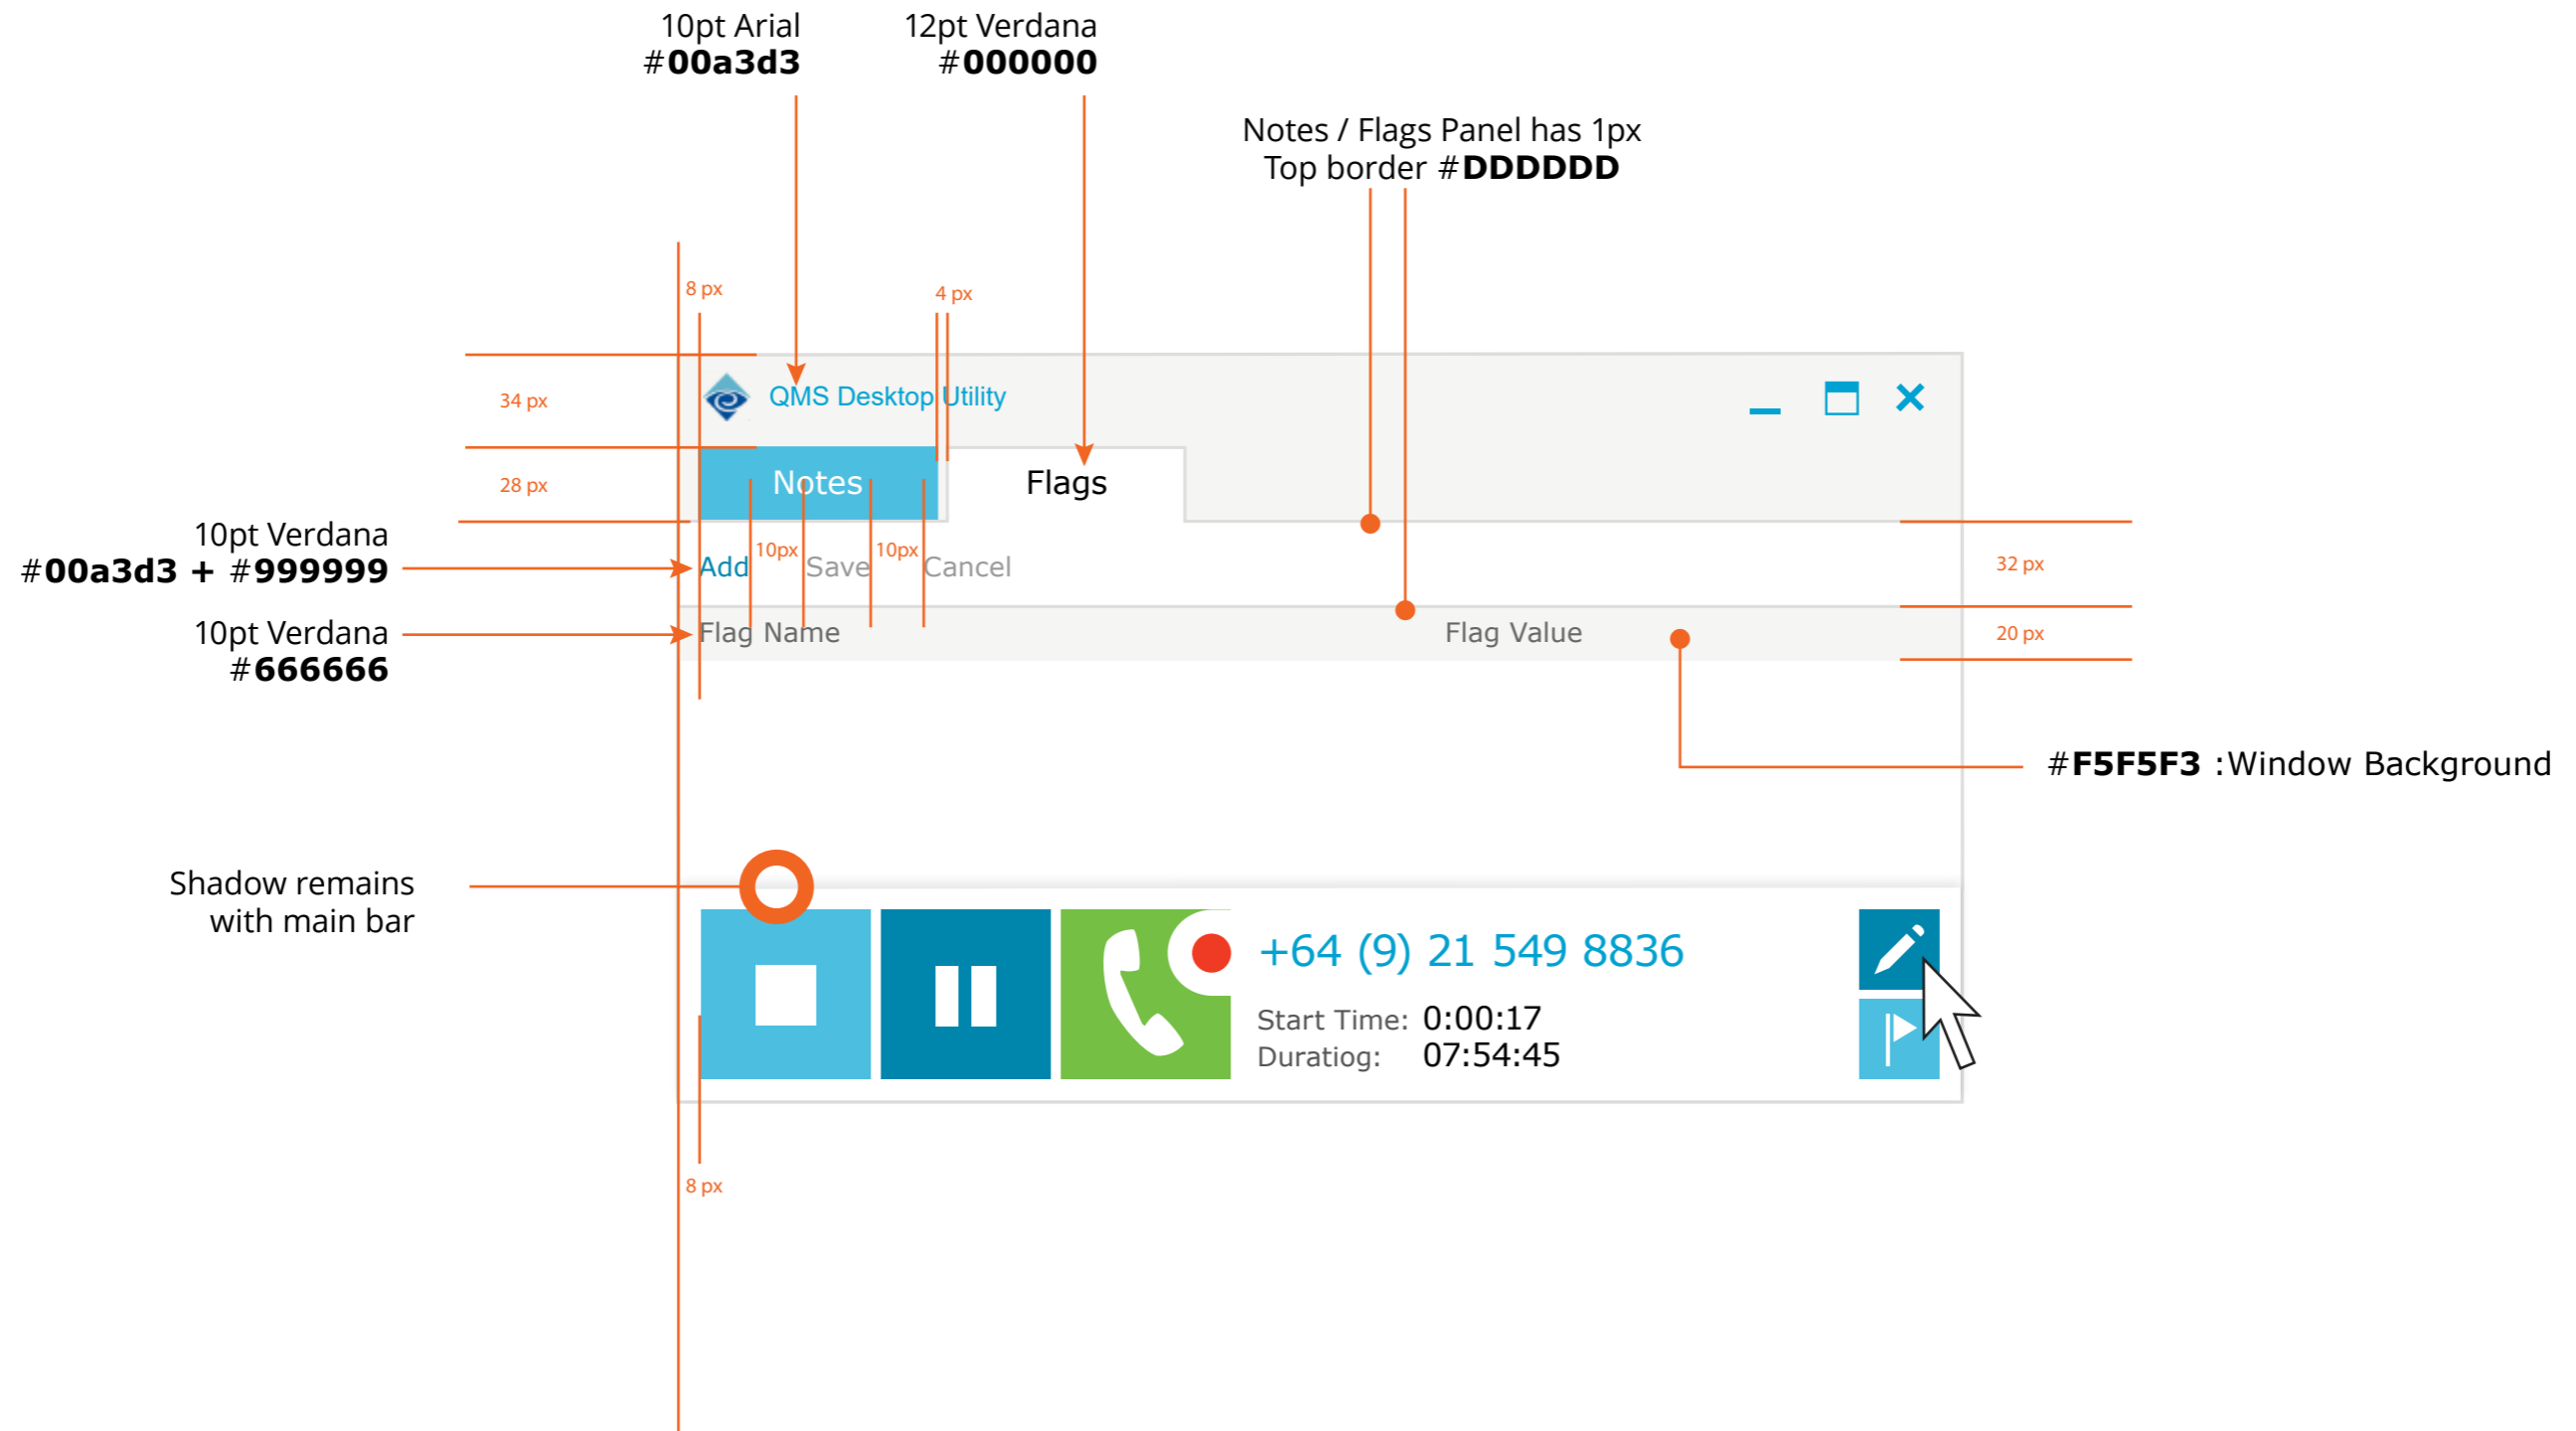

Notes Button displayed in Selected state

*If the Flags button is clicked now (i.e. **Once**), the Flags Tab content will be displayed instead of the Notes Panel.*

*If **Flags Tab** is clicked, **Flags Content** will be displayed*

Scroll bar is displayed if there is content overflow

Flags button is displayed in Selected state

*If the **Flags button** is clicked now (i.e. **twice**), the Notes and Flags Tabbed panel will be collapsed to the Minimal Application Bar view.*

Notes / Flags Panel has 1px
Top border #DDDDDD

Incase of content overflow, Scroll
bar is as shown

+64 (9) 21 549 8836
Start Time: 0:00:17
Duratiog: 07:54:45

QMS Desktop Utility

Notes | **Flags**

Add Save Cancel